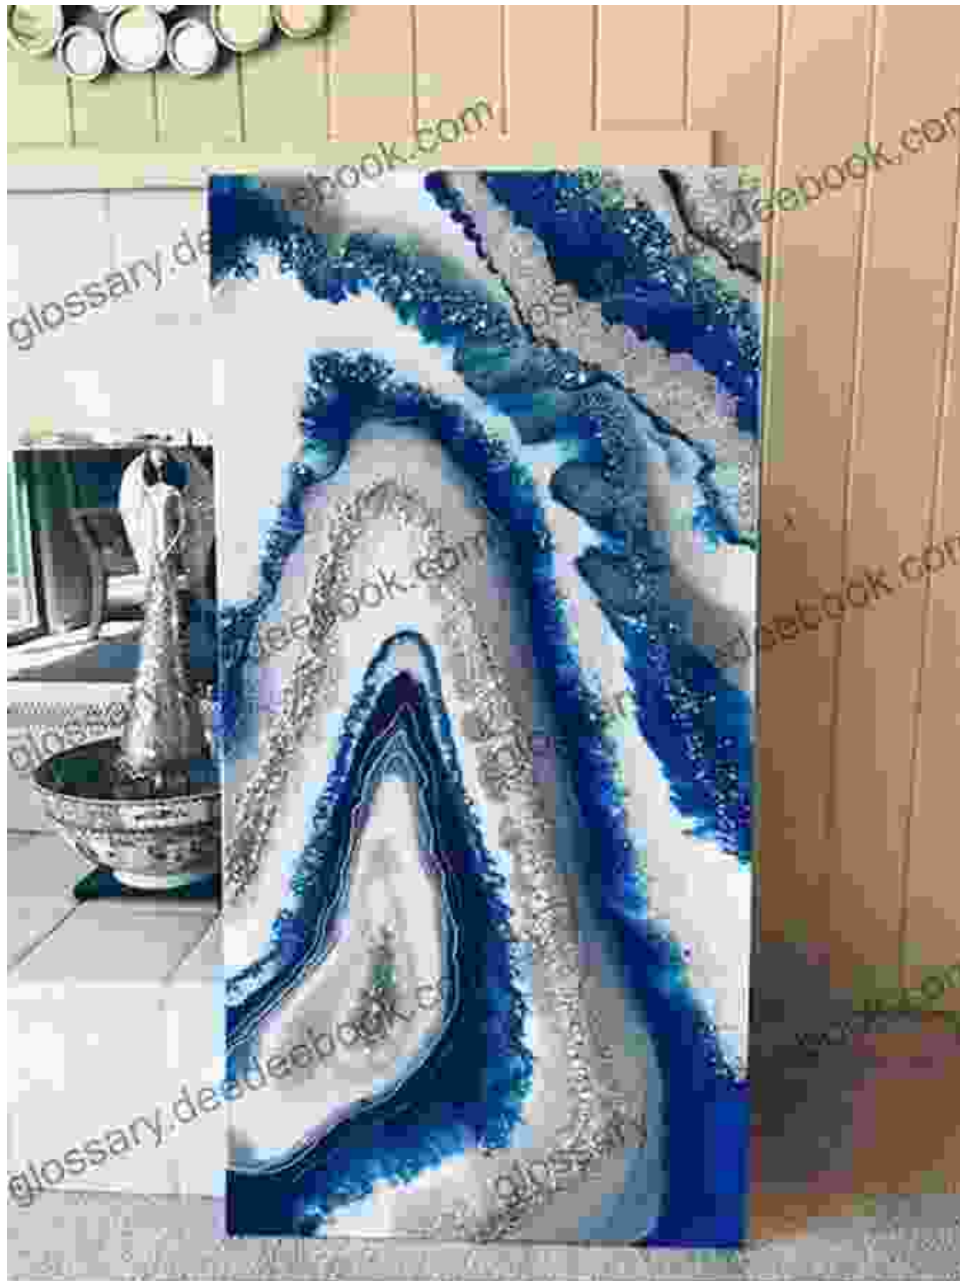

- **Fluid Painting:** This mesmerizing technique involves pouring layers of colored resin onto a surface, creating organic, fluid patterns that

resemble abstract paintings.

- **Geode Art:** Inspired by the stunning geological formations found in nature, geode art involves creating resin pieces that resemble the intricate crystal-lined cavities found within geodes.
- **Petri Dish Art:** This technique utilizes petri dishes as miniature canvases for resin art, resulting in vibrant, colorful creations that showcase intricate patterns and designs.
- **Inclusions and Embellishments:** Resin art offers endless possibilities for incorporating inclusions and embellishments, such as glitter, beads, and natural elements, to add depth and texture to the pieces.

Shimmering Geode Wall Art

Ethereal Fluid Painting Pendant

This ethereal fluid painting pendant embodies the fluidity of resin art, offering a unique and eye-catching adornment.

Mystical Petri Dish Art Coasters